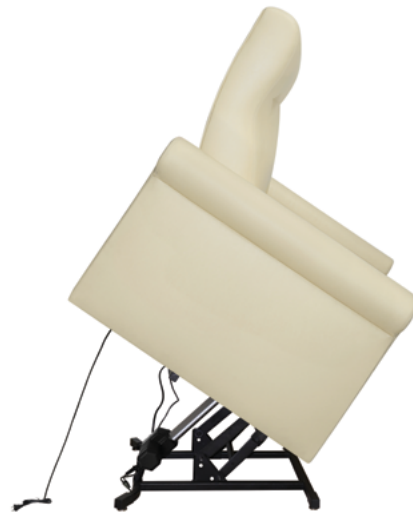

# avella

---

Lift

## Lift

The Avella Lift chair makes getting up from a seated position very easy. A slow and safe "lift" assists residents from sitting to standing at the touch of a button. Recline and lift are activated by pressing a 2 button control. Generous cushions, scrolled arms and an ergonomically designed back are standard. This chair is outfitted with a power cord.

Model: AVE1  
34.5W 35D 45H 23SW 20SD 19SH 26AH  
58 Ext. Depth

#### Three Position Recliner

The three-position recliner fully extends to a depth of 58 inches.