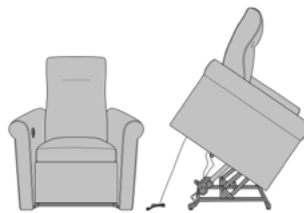

Statement of Line

AVE1

34.5W 35D 45H 26AH
58 Ext. Depth

kwalu | Furnishing the Future™

6160 Peachtree Dunwoody Rd. Building C, Atlanta, GA 30328

1-877-MY-KWALU kwalu.com